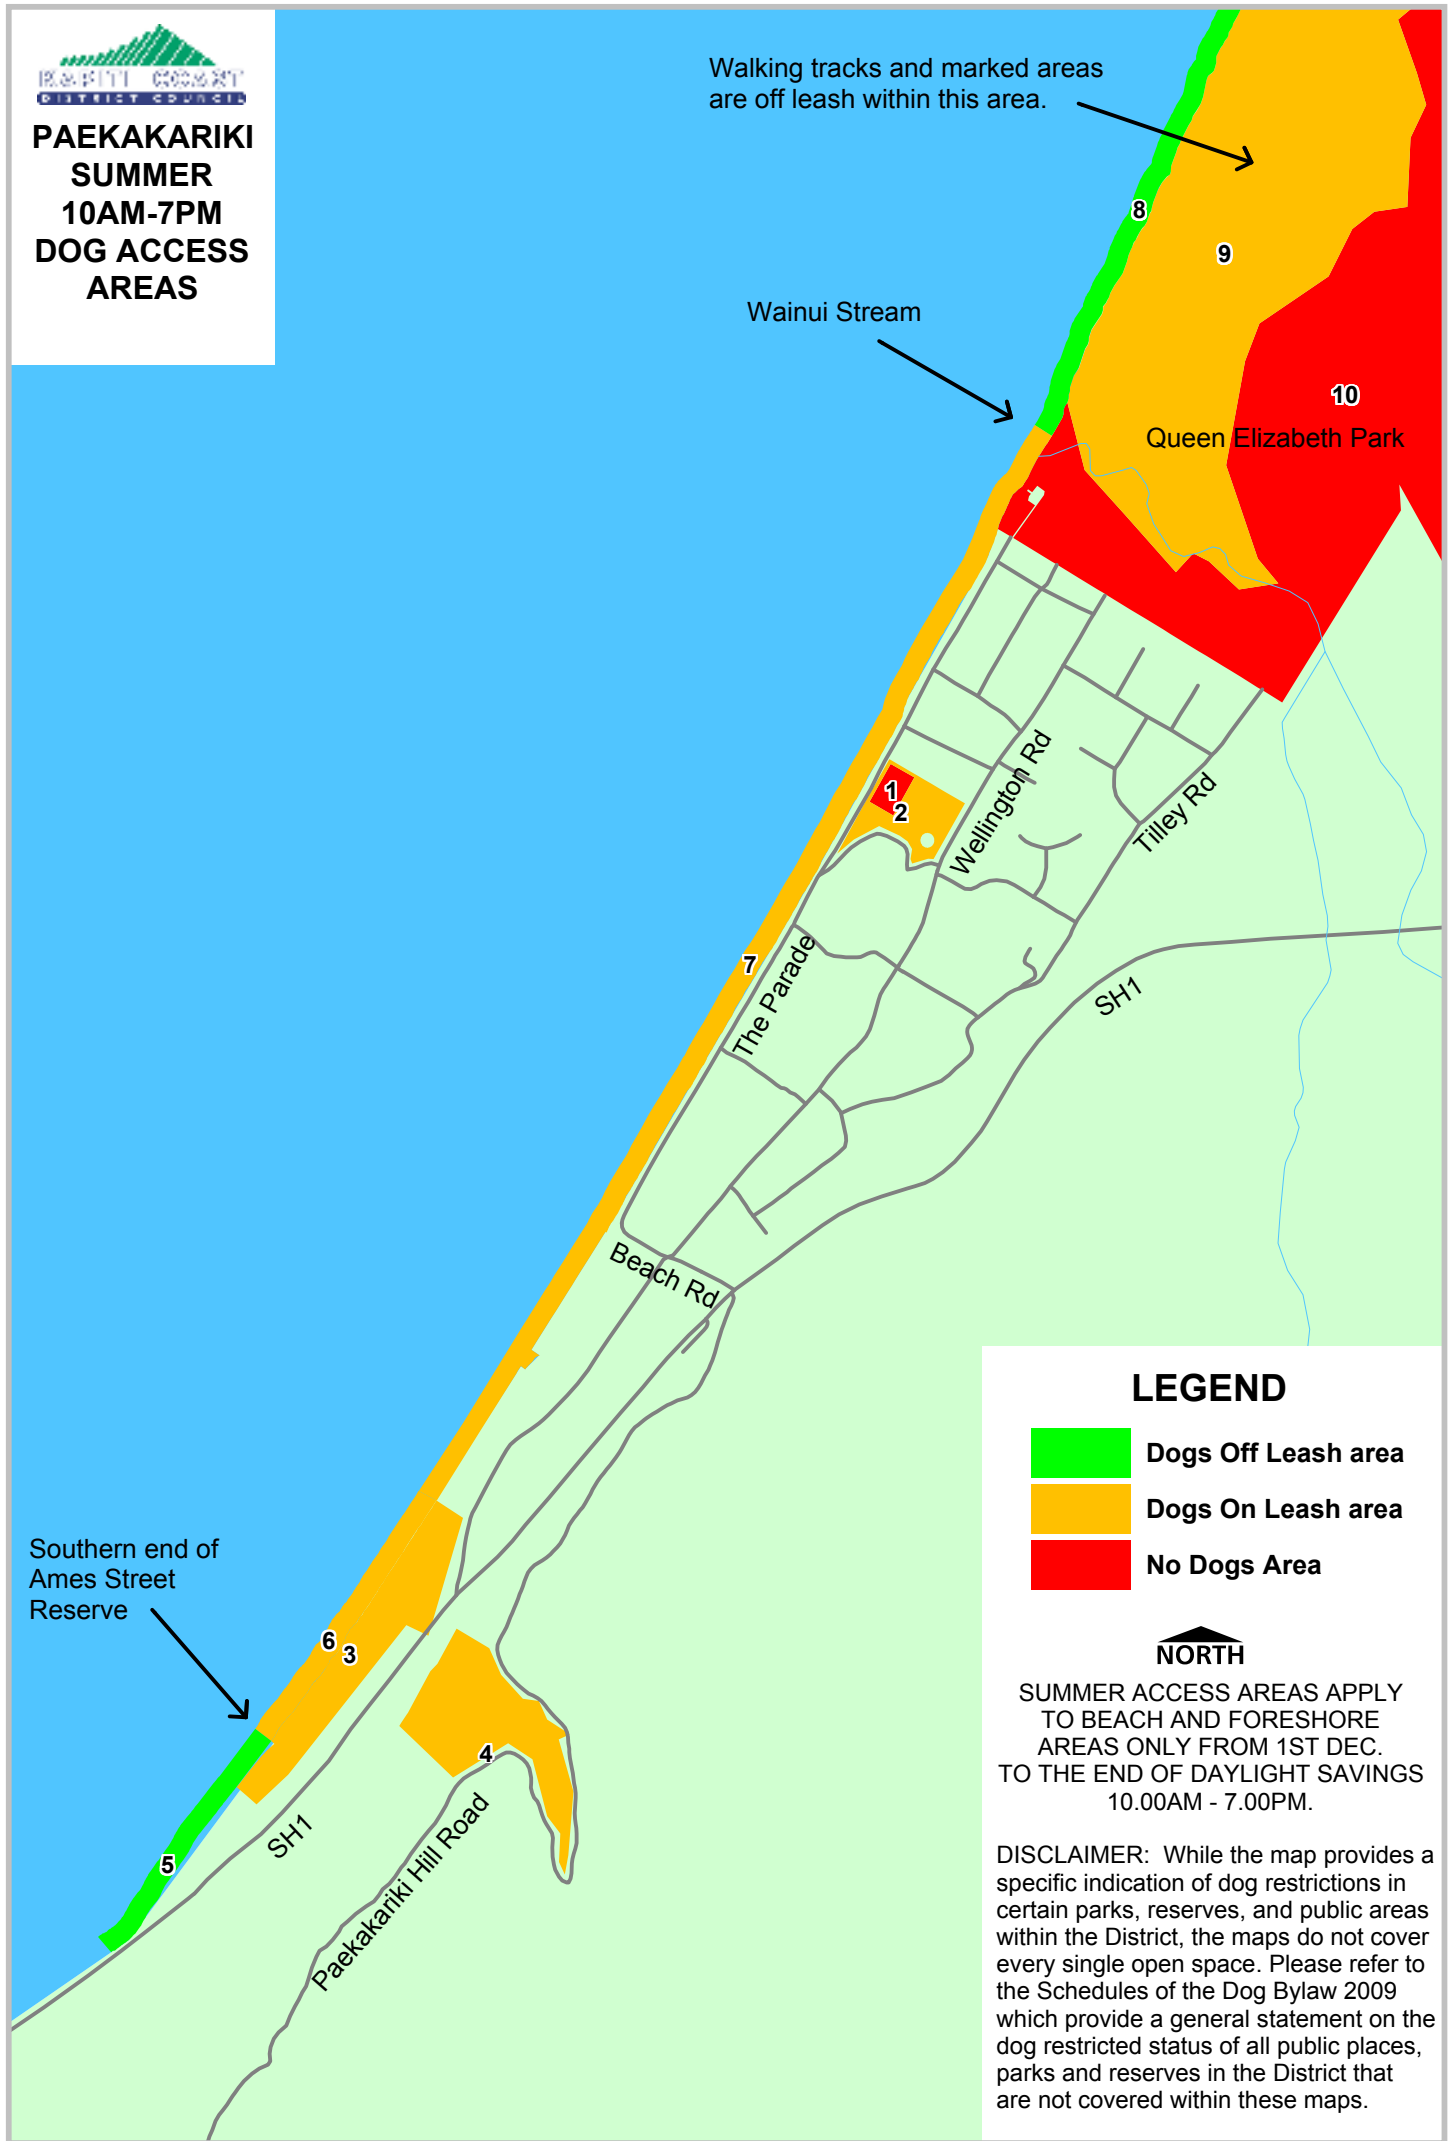

**PAEKAKARIKI
SUMMER
10AM-7PM
DOG ACCESS
AREAS**

Walking tracks and marked areas are off leash within this area.

Wainui Stream

8
9
10
Queen Elizabeth Park

Southern end of Ames Street Reserve

LEGEND

- Dogs Off Leash area
- Dogs On Leash area
- No Dogs Area

SUMMER ACCESS AREAS APPLY TO BEACH AND FORESHORE AREAS ONLY FROM 1ST DEC. TO THE END OF DAYLIGHT SAVINGS 10.00AM - 7.00PM.

DISCLAIMER: While the map provides a specific indication of dog restrictions in certain parks, reserves, and public areas within the District, the maps do not cover every single open space. Please refer to the Schedules of the Dog Bylaw 2009 which provide a general statement on the dog restricted status of all public places, parks and reserves in the District that are not covered within these maps.

**PAEKAKARIKI
WINTER AND
SUMMER
7PM-10AM
DOG ACCESS
AREAS**

Walking tracks and marked areas are off leash within this area.

Queen Elizabeth Park

Southern end of Ames Street Reserve

LEGEND

- Dogs Off Leash area
- Dogs On Leash area
- No Dogs Area

WINTER ACCESS AREAS APPLY TO BEACH AND FORESHORE AREAS ONLY FROM THE END OF DAYLIGHT SAVINGS TO 30TH NOV.

DISCLAIMER: While the map provides a specific indication of dog restrictions in certain parks, reserves, and public areas within the District, the maps do not cover every single open space. Please refer to the Schedules of the Dog Bylaw 2009 which provide a general statement on the dog restricted status of all public places, parks and reserves in the District that are not covered within these maps.