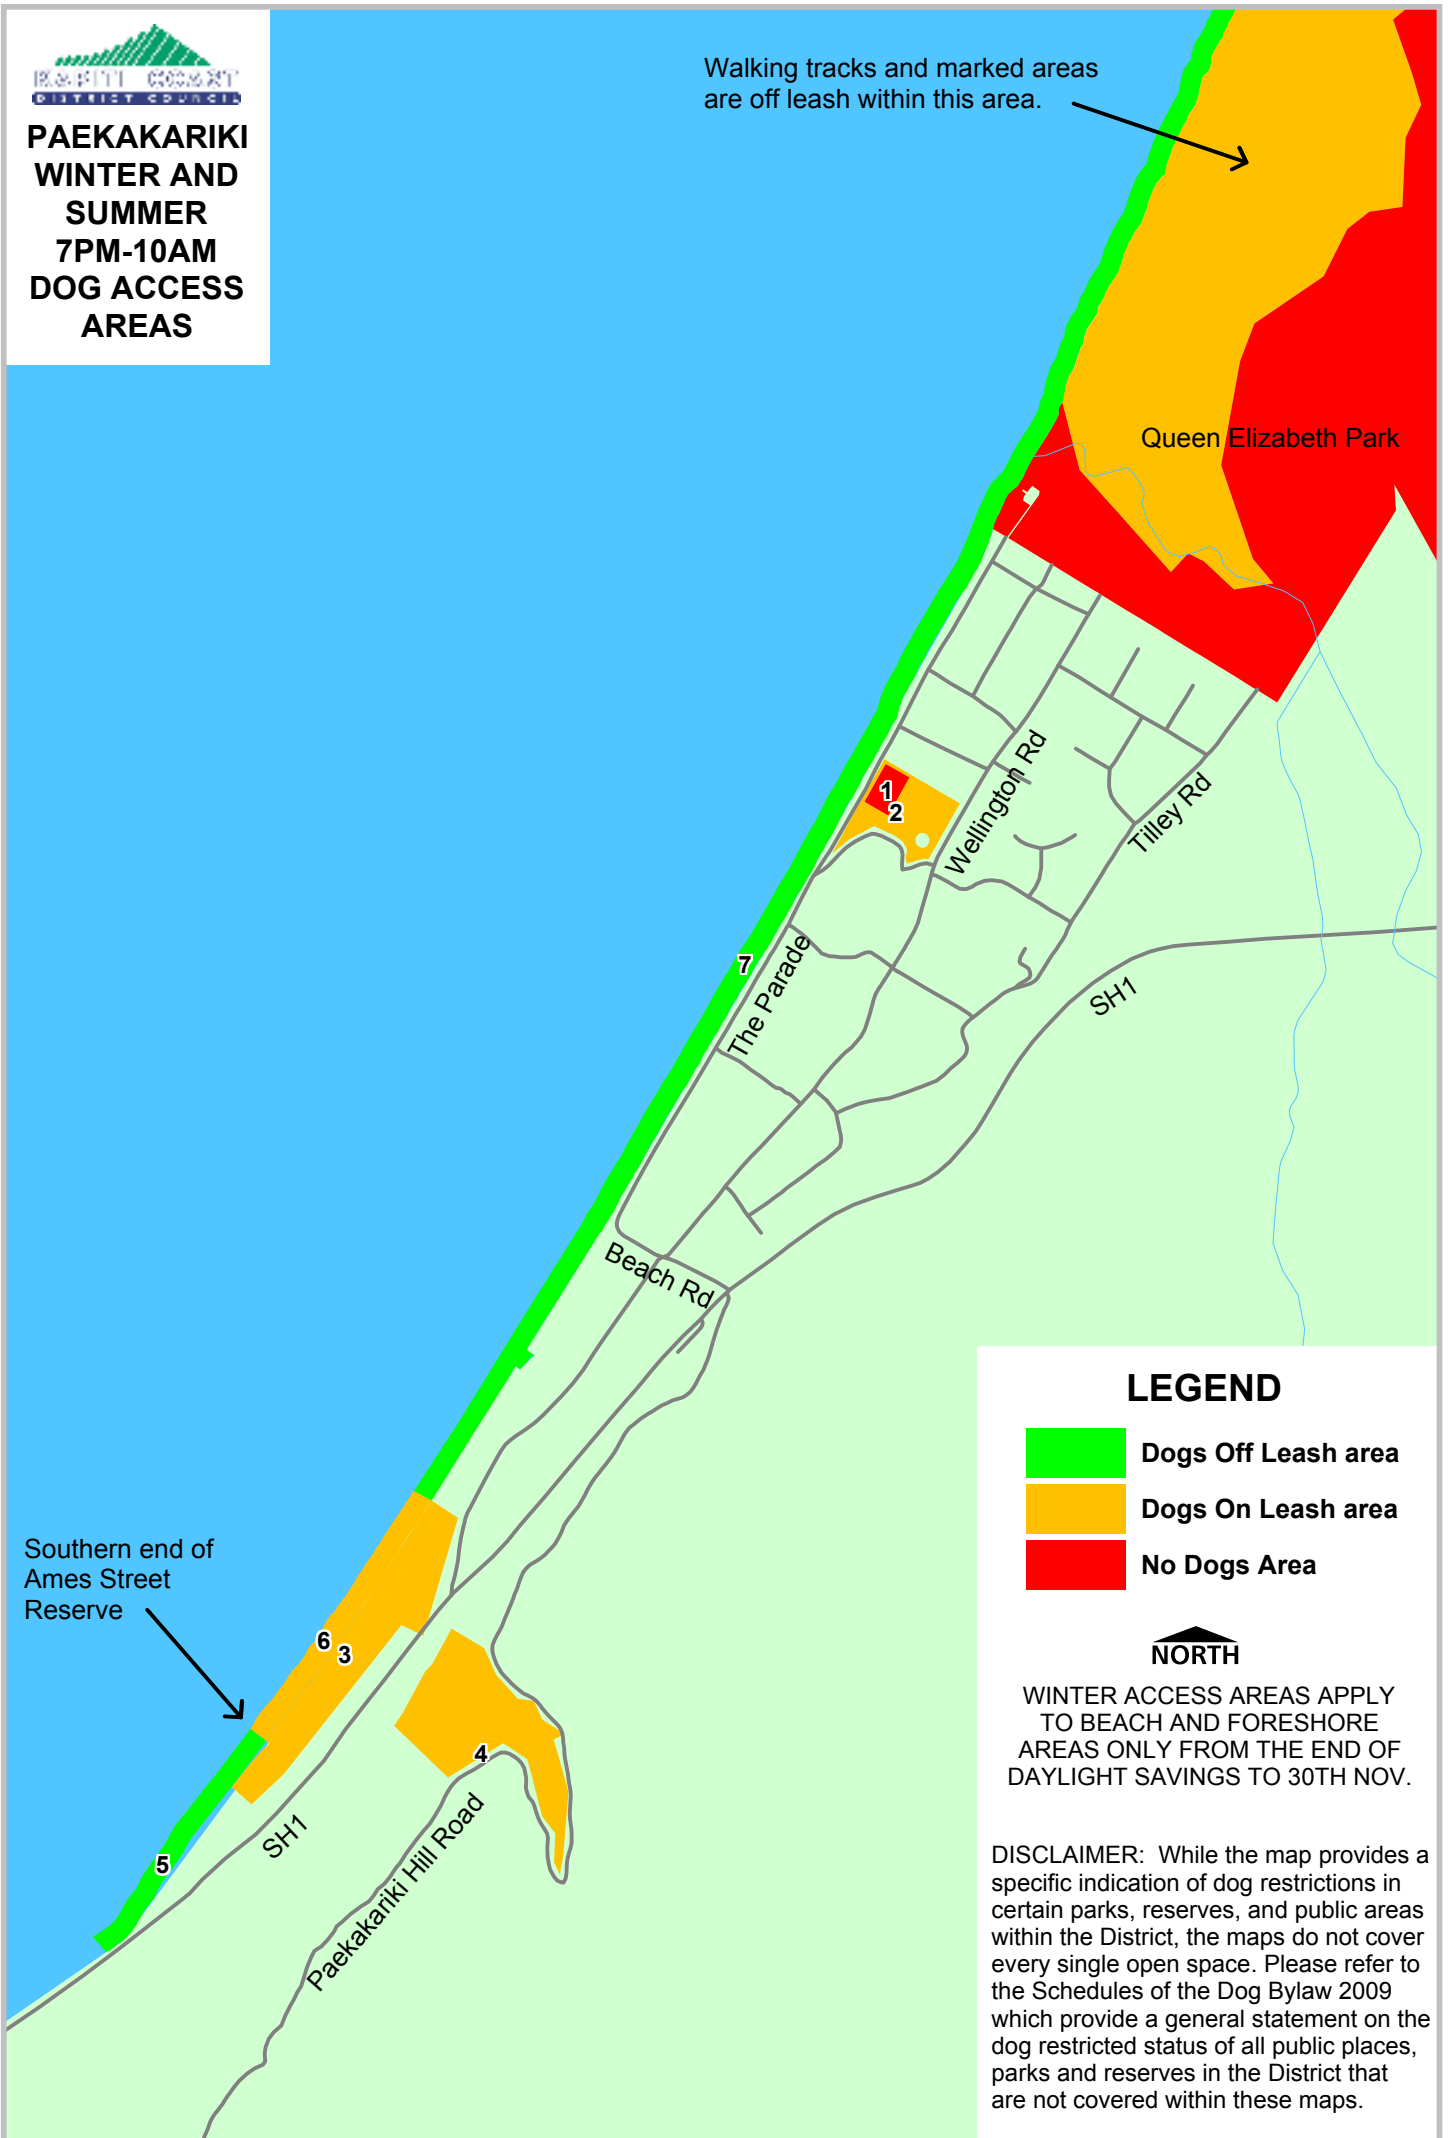

**PAEKAKARIKI
SUMMER
10AM-7PM
DOG ACCESS
AREAS**

Walking tracks and marked areas are off leash within this area.

Wainui Stream

8
9
10
Queen Elizabeth Park

Southern end of Ames Street Reserve

LEGEND

- Dogs Off Leash area
- Dogs On Leash area
- No Dogs Area

SUMMER ACCESS AREAS APPLY TO BEACH AND FORESHORE AREAS ONLY FROM 1ST DEC. TO THE END OF DAYLIGHT SAVINGS 10.00AM - 7.00PM.

DISCLAIMER: While the map provides a specific indication of dog restrictions in certain parks, reserves, and public areas within the District, the maps do not cover every single open space. Please refer to the Schedules of the Dog Bylaw 2009 which provide a general statement on the dog restricted status of all public places, parks and reserves in the District that are not covered within these maps.

**PAEKAKARIKI
WINTER AND
SUMMER
7PM-10AM
DOG ACCESS
AREAS**

Walking tracks and marked areas are off leash within this area.

Queen Elizabeth Park

Southern end of Ames Street Reserve

LEGEND

- Dogs Off Leash area
- Dogs On Leash area
- No Dogs Area

WINTER ACCESS AREAS APPLY TO BEACH AND FORESHORE AREAS ONLY FROM THE END OF DAYLIGHT SAVINGS TO 30TH NOV.

DISCLAIMER: While the map provides a specific indication of dog restrictions in certain parks, reserves, and public areas within the District, the maps do not cover every single open space. Please refer to the Schedules of the Dog Bylaw 2009 which provide a general statement on the dog restricted status of all public places, parks and reserves in the District that are not covered within these maps.