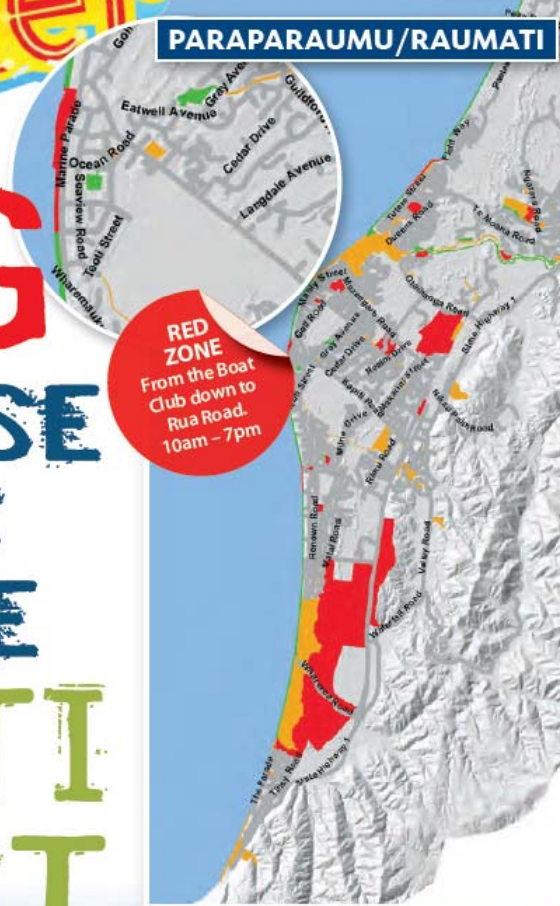

PARAPARAUMU/RAUMATI