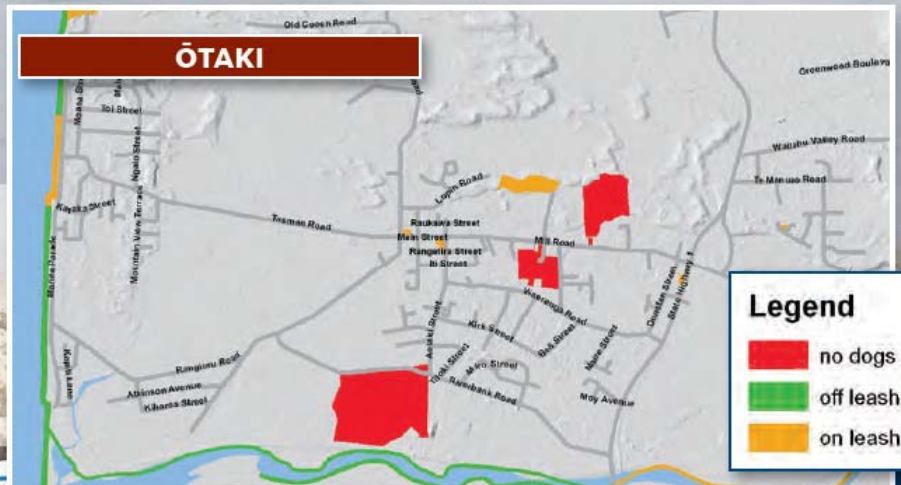

ŌTAKI

Legend

- no dogs
- off leash
- on leash