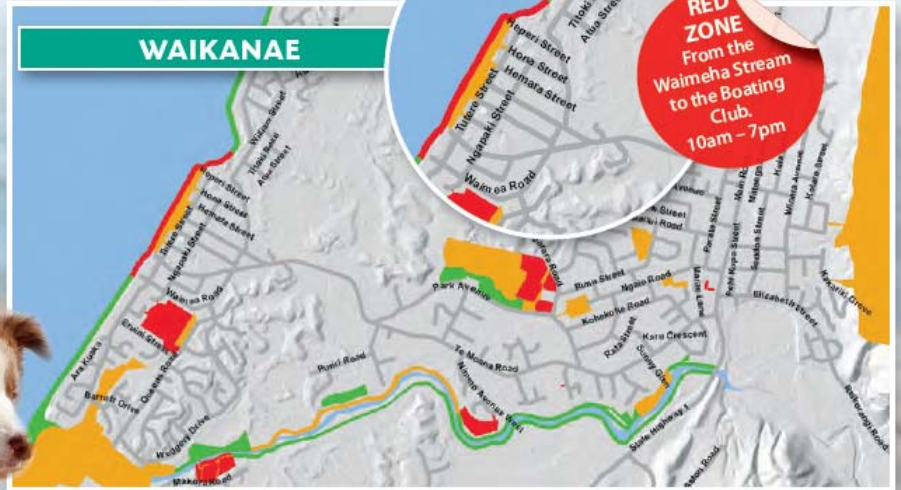

Summer

DOG EXERCISE AREAS ON THE KĀPITI COAST

1 DECEMBER TO 7 APRIL

Dog owners are responsible for their dog/s in public places. They are required to have control of their dog/s, carry an appropriate leash, and clean up after them.

If you have any questions or require further information, please call the Kāpiti Coast District Council on **(04) 296 4700.**

PARAPARAUMU/RAUMATI

PAEKĀKĀRIKI

WAIKANAE

ŌTAKI

Legend

- no dogs
- off leash
- on leash