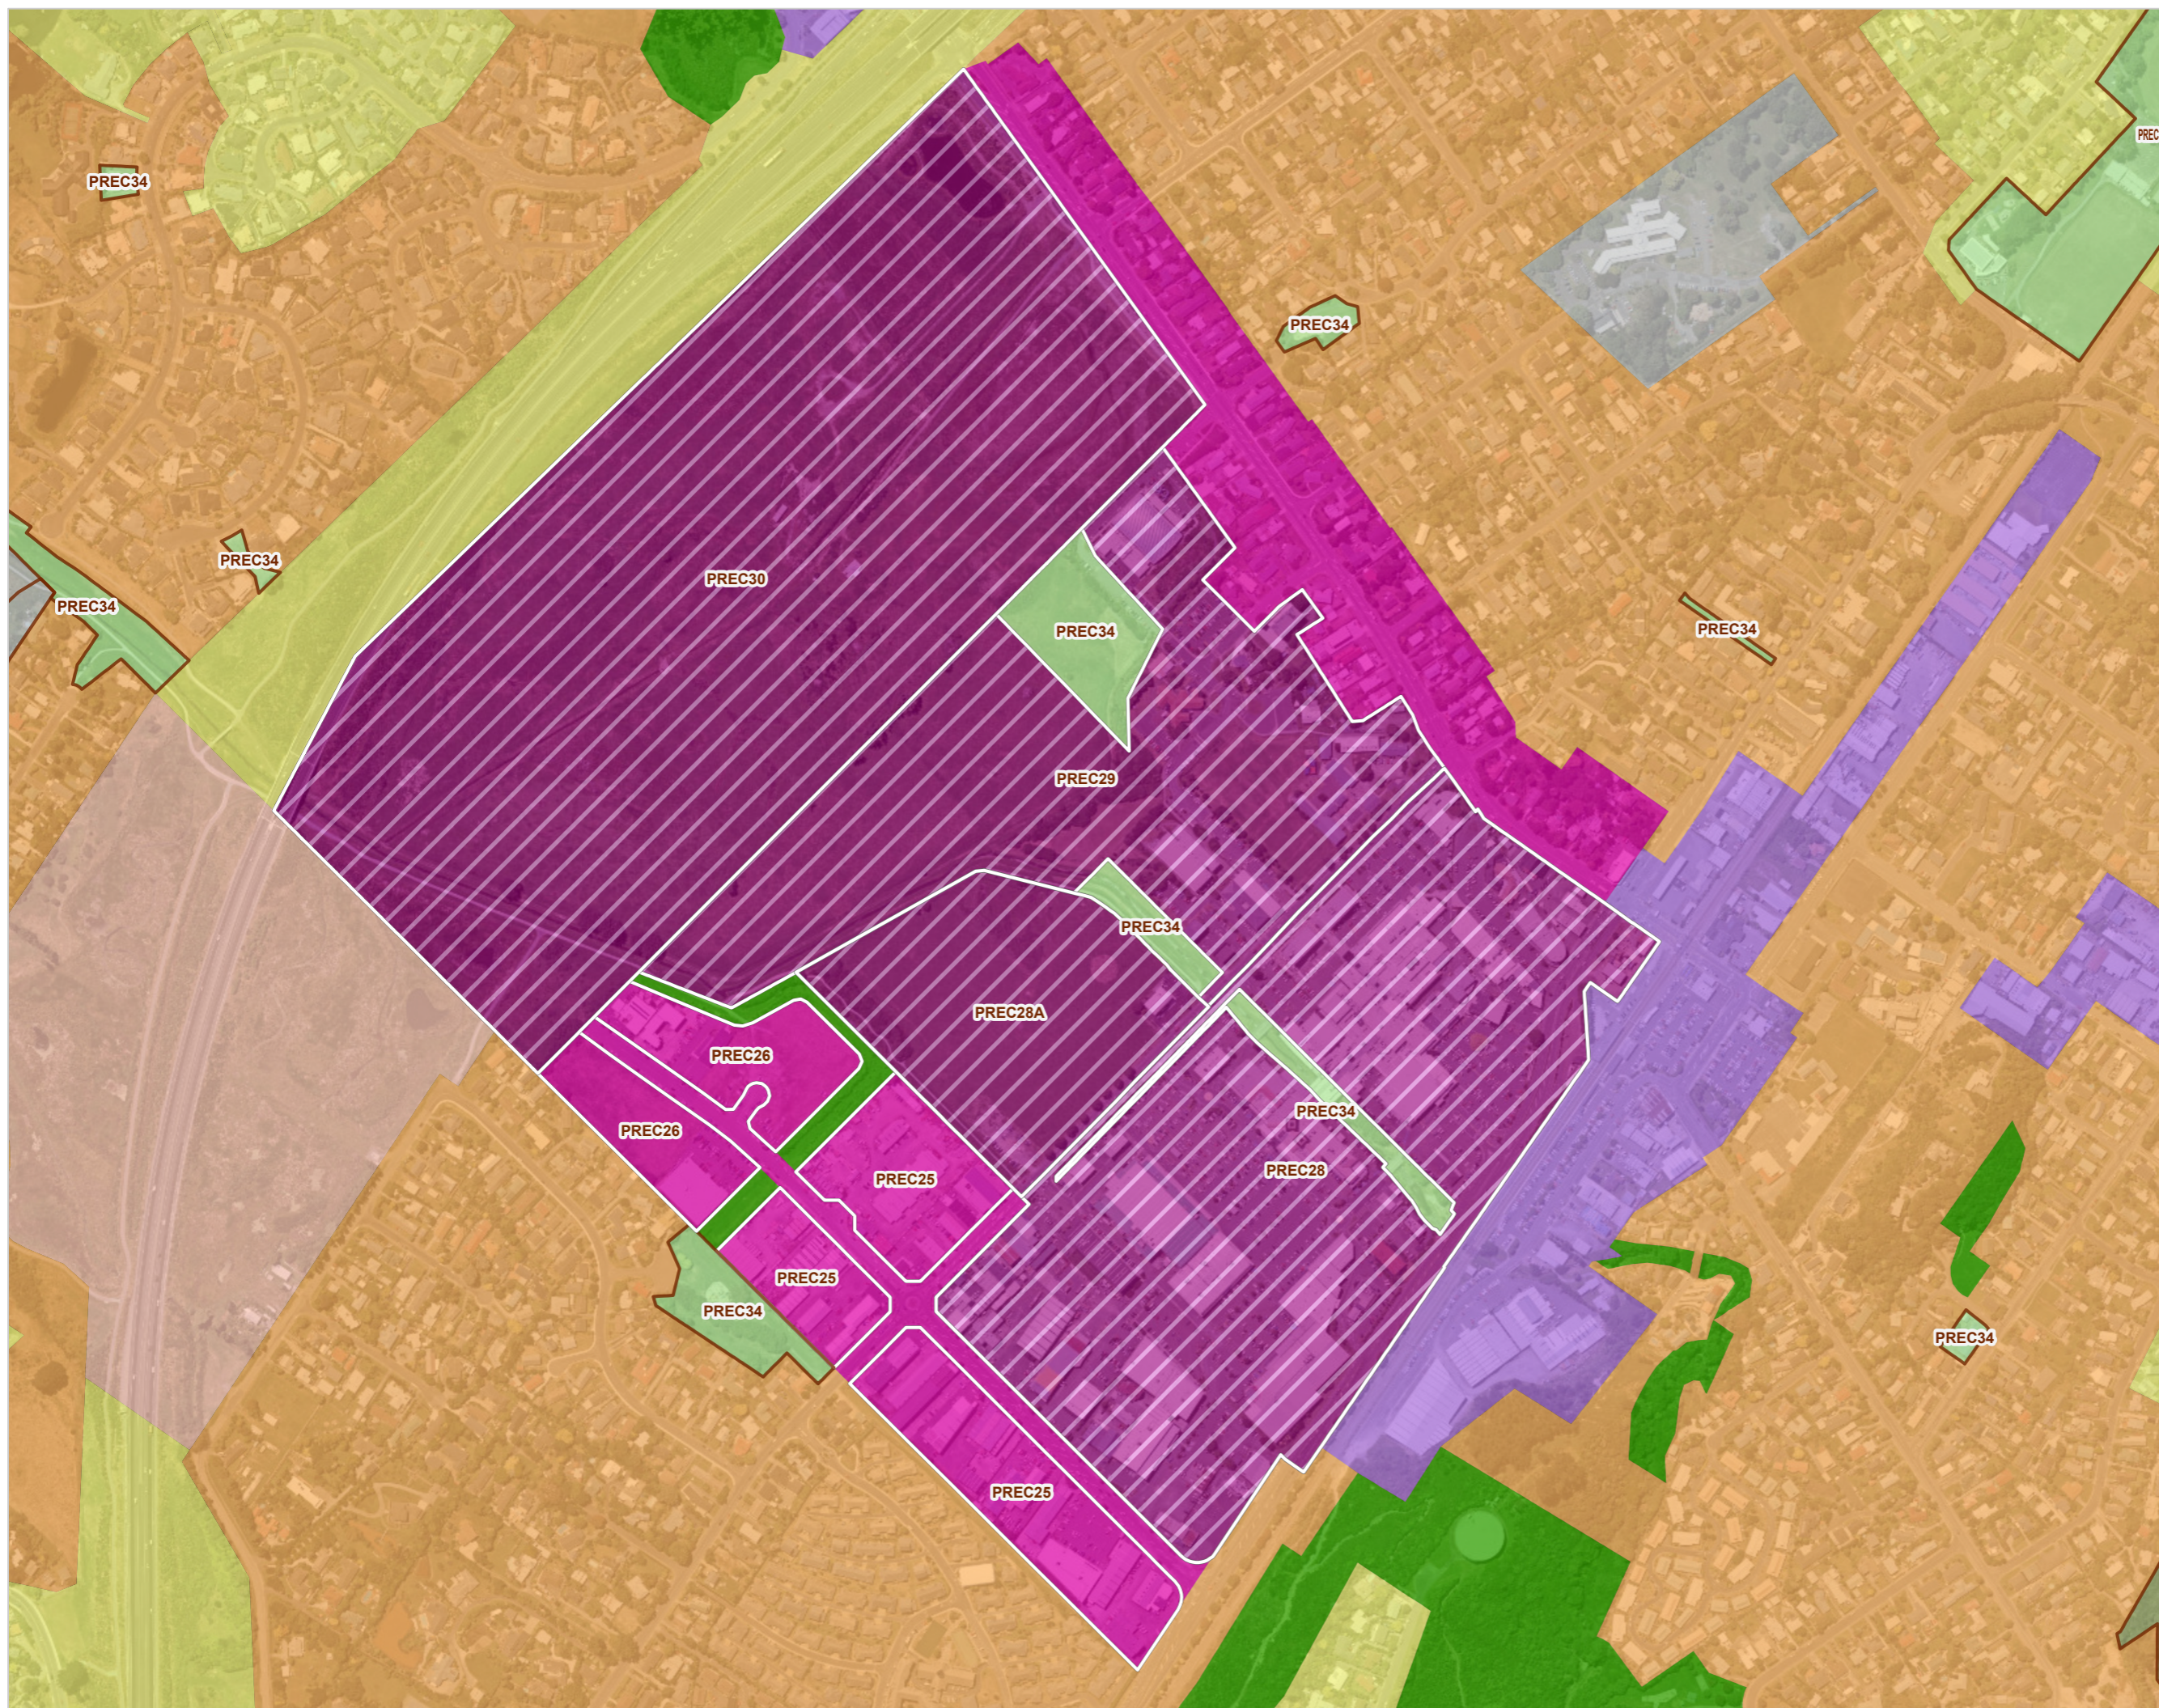

**Metropolitan Centre Zone
Structure Plan Area**

Zones

- General Residential Zone
- High Density Residential Zone
- Rural Production Zone
- Rural Lifestyle Zone
- Mixed Use Zone
- Metropolitan Centre Zone
- General Industrial Zone
- Natural Open Space Zone
- Open Space Zone
- Airport Zone
- Hospital Zone

Precinct

- PREC25 - Ihakara St East Precinct
- PREC26 - Ihakara St West Precinct
- PREC28 - Metropolitan Centre Zone Precinct A1
- PREC28A - Metropolitan Centre Zone Precinct A2
- PREC29 - Metropolitan Centre Zone Precinct B
- PREC30 - Metropolitan Centre Zone Precinct C
- PREC24 - Rural Hills Precinct
- PREC33 - Open Space Recreation Precinct
- PREC34 - Open Space Local Parks Precinct
- PREC38 - Airport Buffer Precinct

Operative Date: Sept 2023

Scale: 1:5,500 / A3
0 50 100 Meters