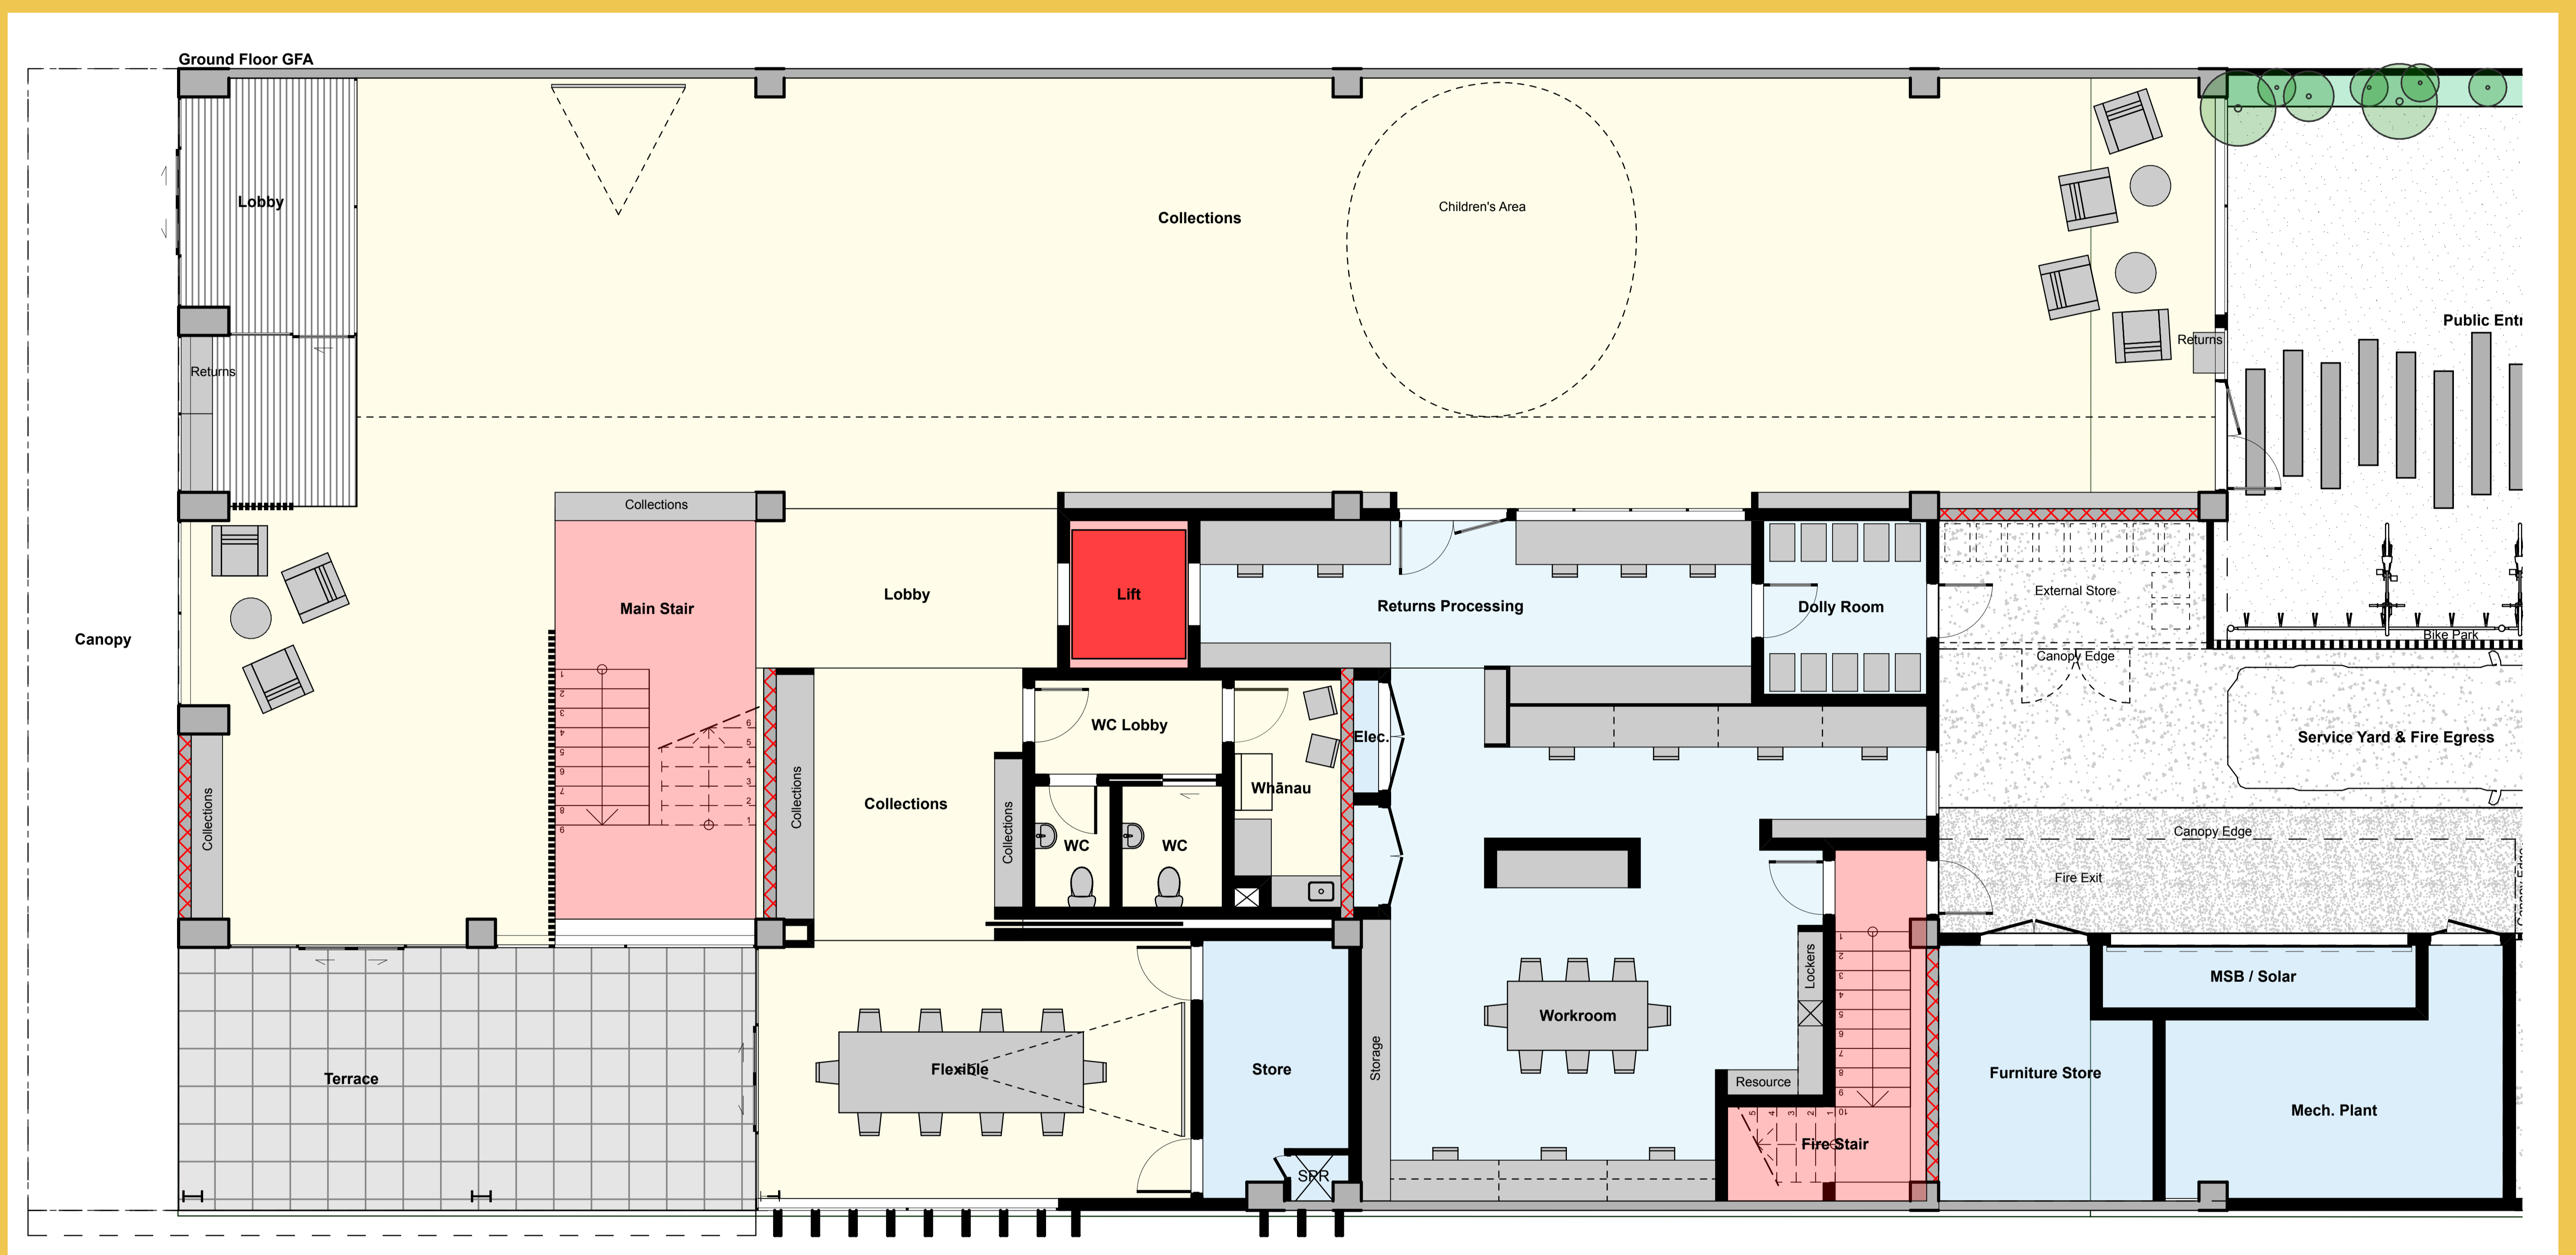

Ground floor

Te Papa

SUBJECT TO CHANGE

What happens on this floor?

Children's library, magazines and newspaper collections, indoor/outdoor flow, staff work spaces.

Legend

- Yellow areas – public spaces
- Blue areas – staff-only spaces

First floor Te Papa tuatahi

SUBJECT TO CHANGE

What happens on this floor?

Main book collections, meeting rooms.

Legend

- Yellow areas – public spaces
- Blue areas – staff-only spaces

Second floor

Te Papa tuarua

SUBJECT TO CHANGE

What happens on this floor?

Terrace, community lounge, and large meeting room.

Legend

- Yellow areas – public spaces
- Blue areas – staff-only spaces