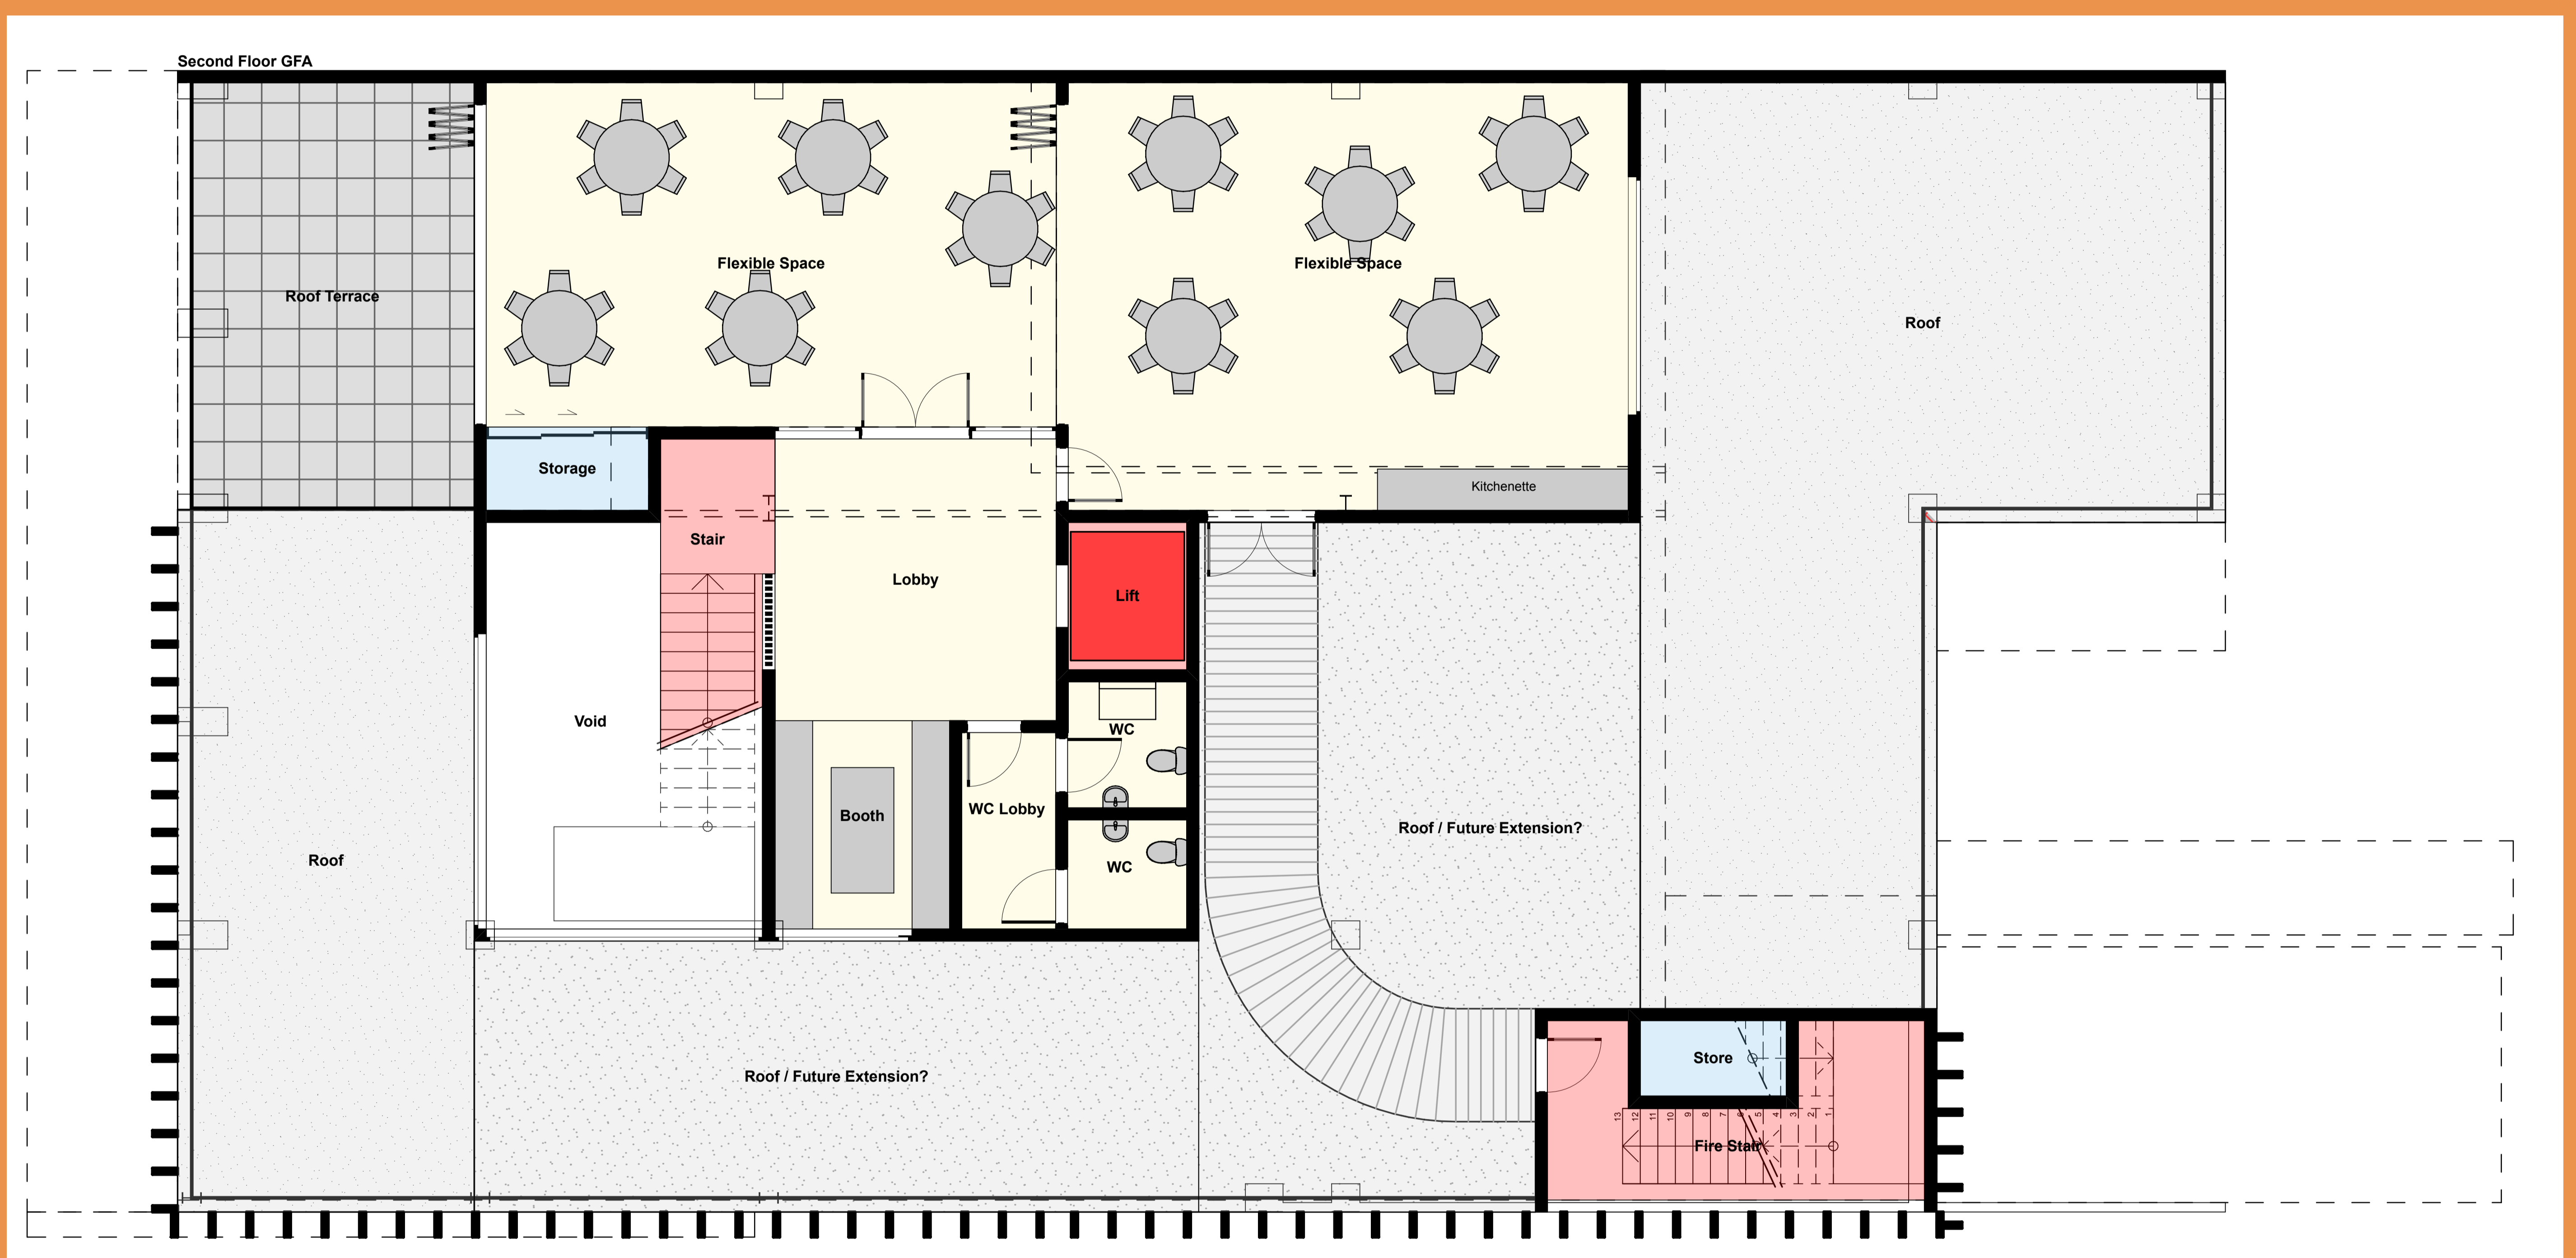

Ground floor

Te Papa

SUBJECT TO CHANGE

What happens on this floor?

Children's library, magazines and newspaper collections, indoor/outdoor flow, staff work spaces.

Legend

- Yellow areas – public spaces
- Blue areas – staff-only spaces

First floor Te Papa tuatahi

SUBJECT TO CHANGE

What happens on this floor?

Main book collections, meeting rooms.

Legend

- Yellow areas – public spaces
- Blue areas – staff-only spaces

Second floor

Te Papa tuarua

SUBJECT TO CHANGE

What happens on this floor?

Terrace, community lounge, and large meeting room.

Legend

- Yellow areas – public spaces
- Blue areas – staff-only spaces