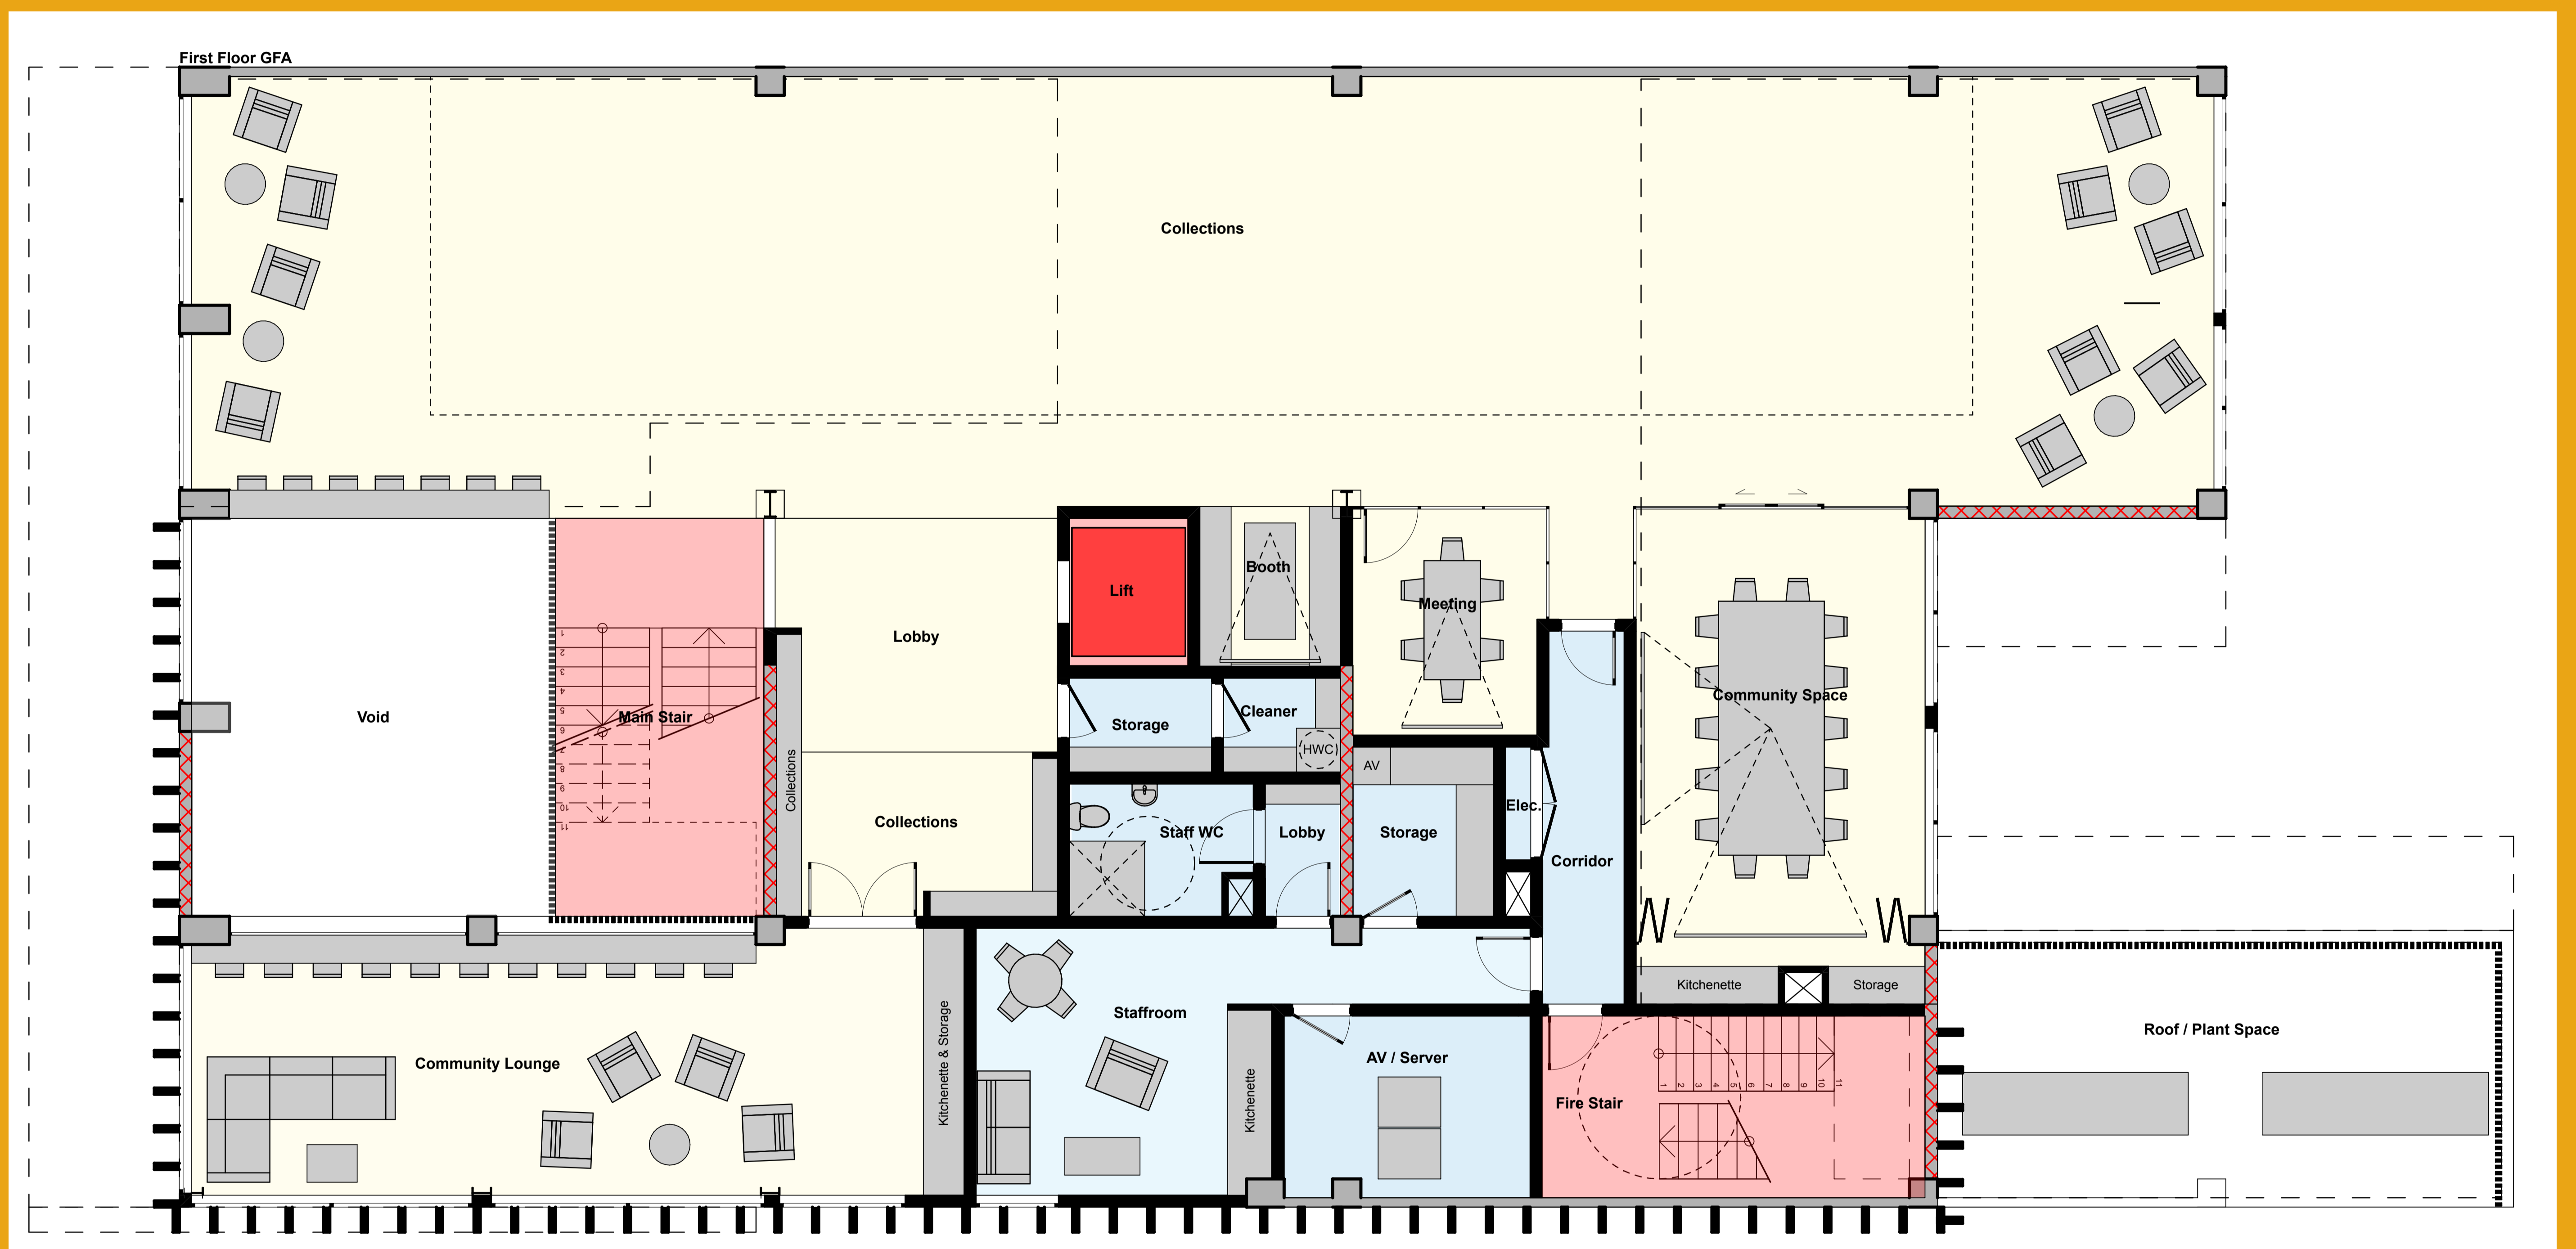

Ground floor

Te Papa

SUBJECT TO CHANGE

What happens on this floor?

Children's library, magazines and newspaper collections, indoor/outdoor flow, staff work spaces.

Legend

- Yellow areas – public spaces
- Blue areas – staff-only spaces

First floor Te Papa tuatahi

SUBJECT TO CHANGE

What happens on this floor?

Main book collections, meeting rooms.

Legend

- Yellow areas – public spaces
- Blue areas – staff-only spaces

Second floor

Te Papa tuarua

SUBJECT TO CHANGE

What happens on this floor?

Terrace, community lounge, and large meeting room.

Legend

- Yellow areas – public spaces
- Blue areas – staff-only spaces